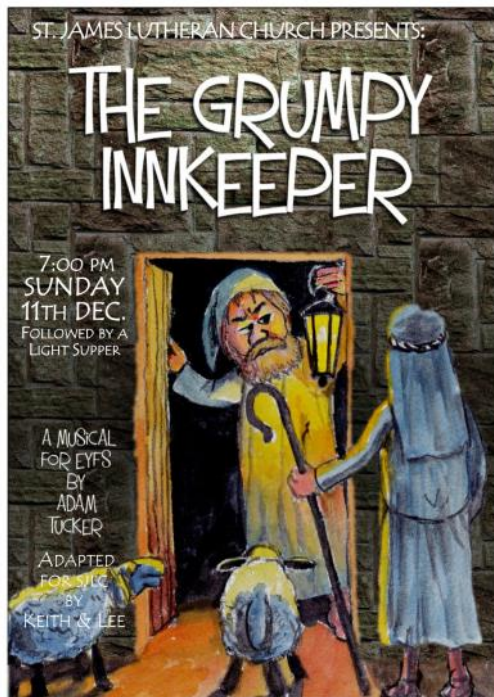

- ❖ **SUPPORT GROUP** end of year breakup on Tuesday, 6th December at Breeze's from 11:30 onwards. Please bring a Kris Kringle gift to the value of $10:00. Please add your name to the list on the board by the servery. Invitation is open to all members and friends.
- ❖ **ALWS ACTION APPEAL.** Action is vital to supply 'Family Food Packs' to 300 Somali families whose children face deadly danger from hunger this Christmas. To donate pick up a donation envelope from the church entrance.
- ❖ **CHANGE OF ADDRESS:** Please change my address to 29 Kent Rd., Keswick 5035. The phone number is still the same. *Thanks Angela Kroschel.*
- ❖ **HUGE THANK YOU** to those of you that donated to the Share the Dignity Handbag appeal. With thanks to you and especially a very generous donation from the Ladies Fellowship girls, a total of 18 handbags were able to be put together. These will be given out to young ladies/women in our local community. God Bless you all....luv Ali xx
- ❖ **BIRTHDAY.** Peg's family are organizing a celebration for her 90th birthday and would like to invite her church family to join them. Details on the board by the servery.
- ❖ **CHRISTMAS PLAY:** Rehearsals are continuing for this year's play 'The Grumpy Innkeeper'. Please keep Sunday 11th Dec free! The play will commence at 7:00 pm and be followed by a light supper. ***Rehearsal for cast and crew after service TODAY. Please also be prepared for a full rehearsal day NEXT SATURDAY. (10 am start). Some nibbles and cool drinks will be provided but please pack a lunch.***